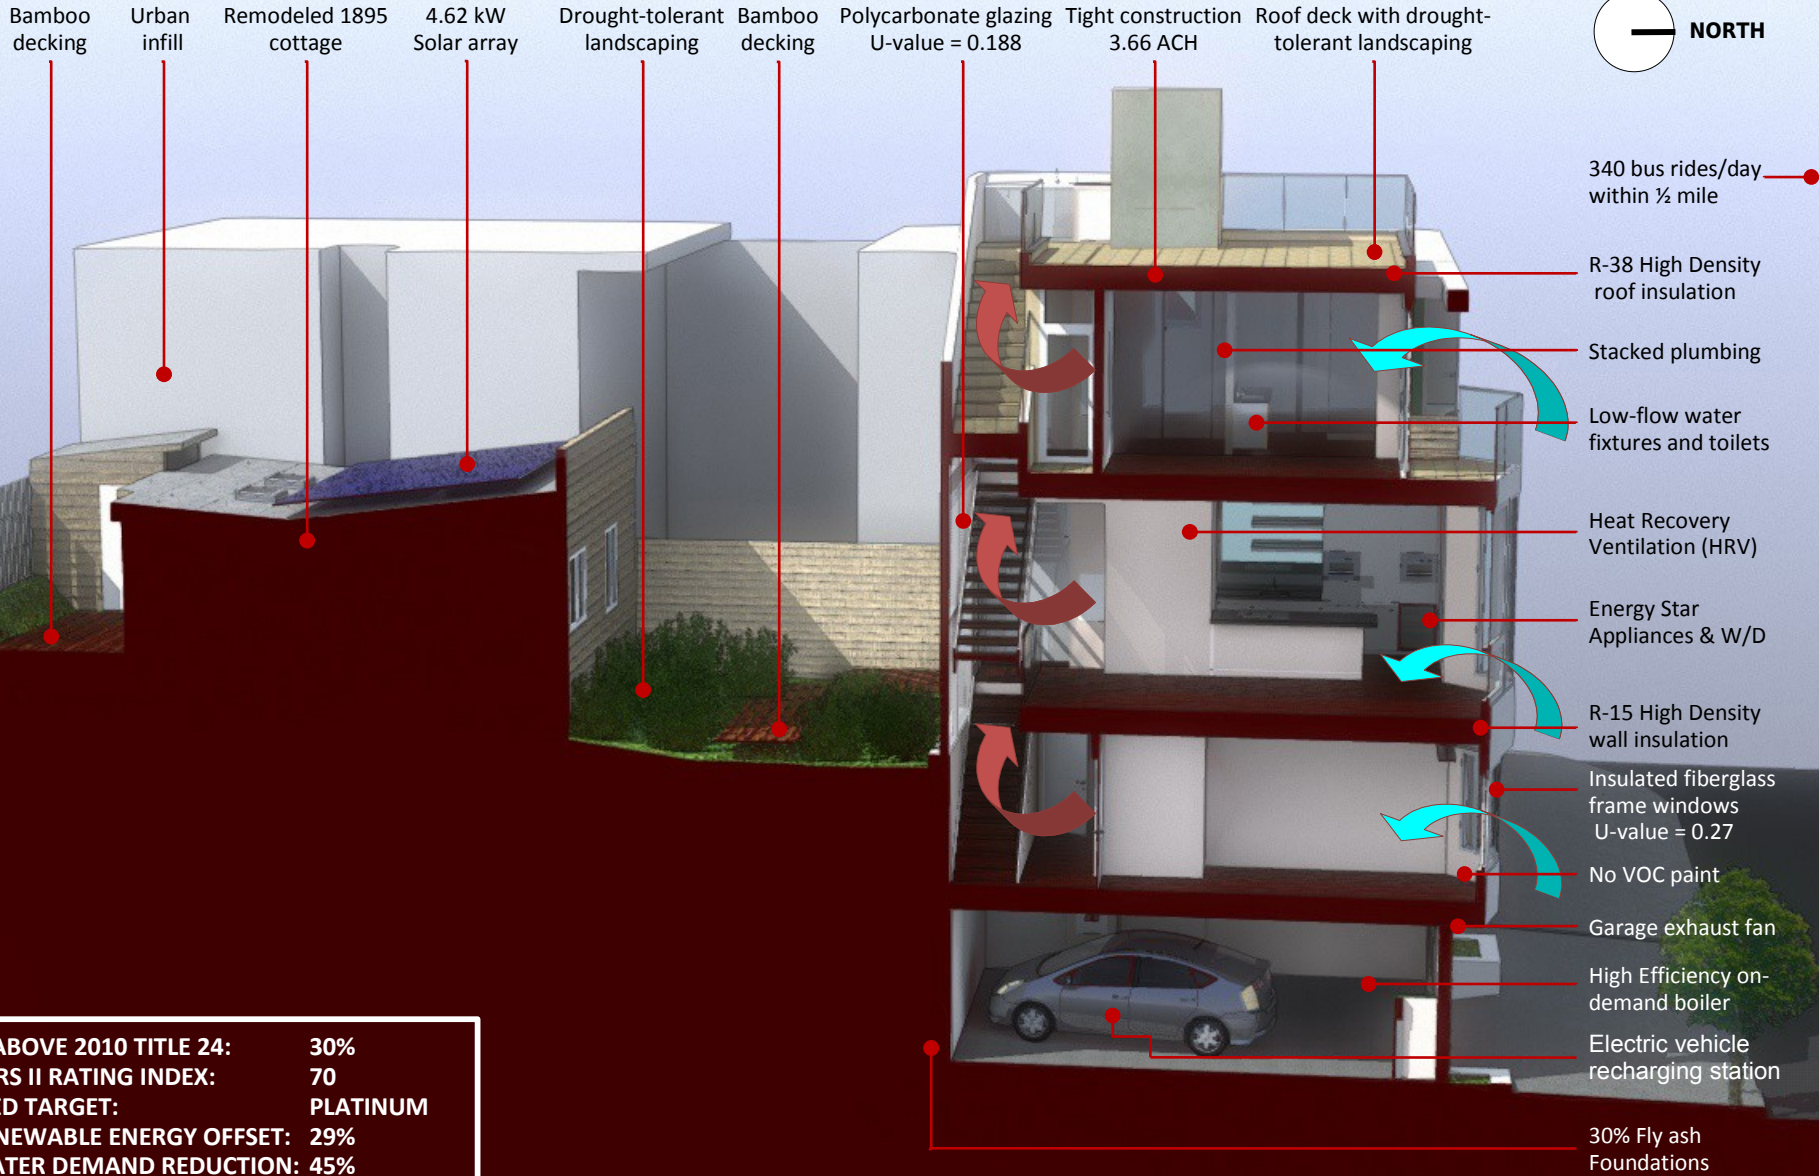

URBAN SUSTAINABLE DESIGN STRATEGIES

19TH STREET

N

N

0 2' 4' 8'