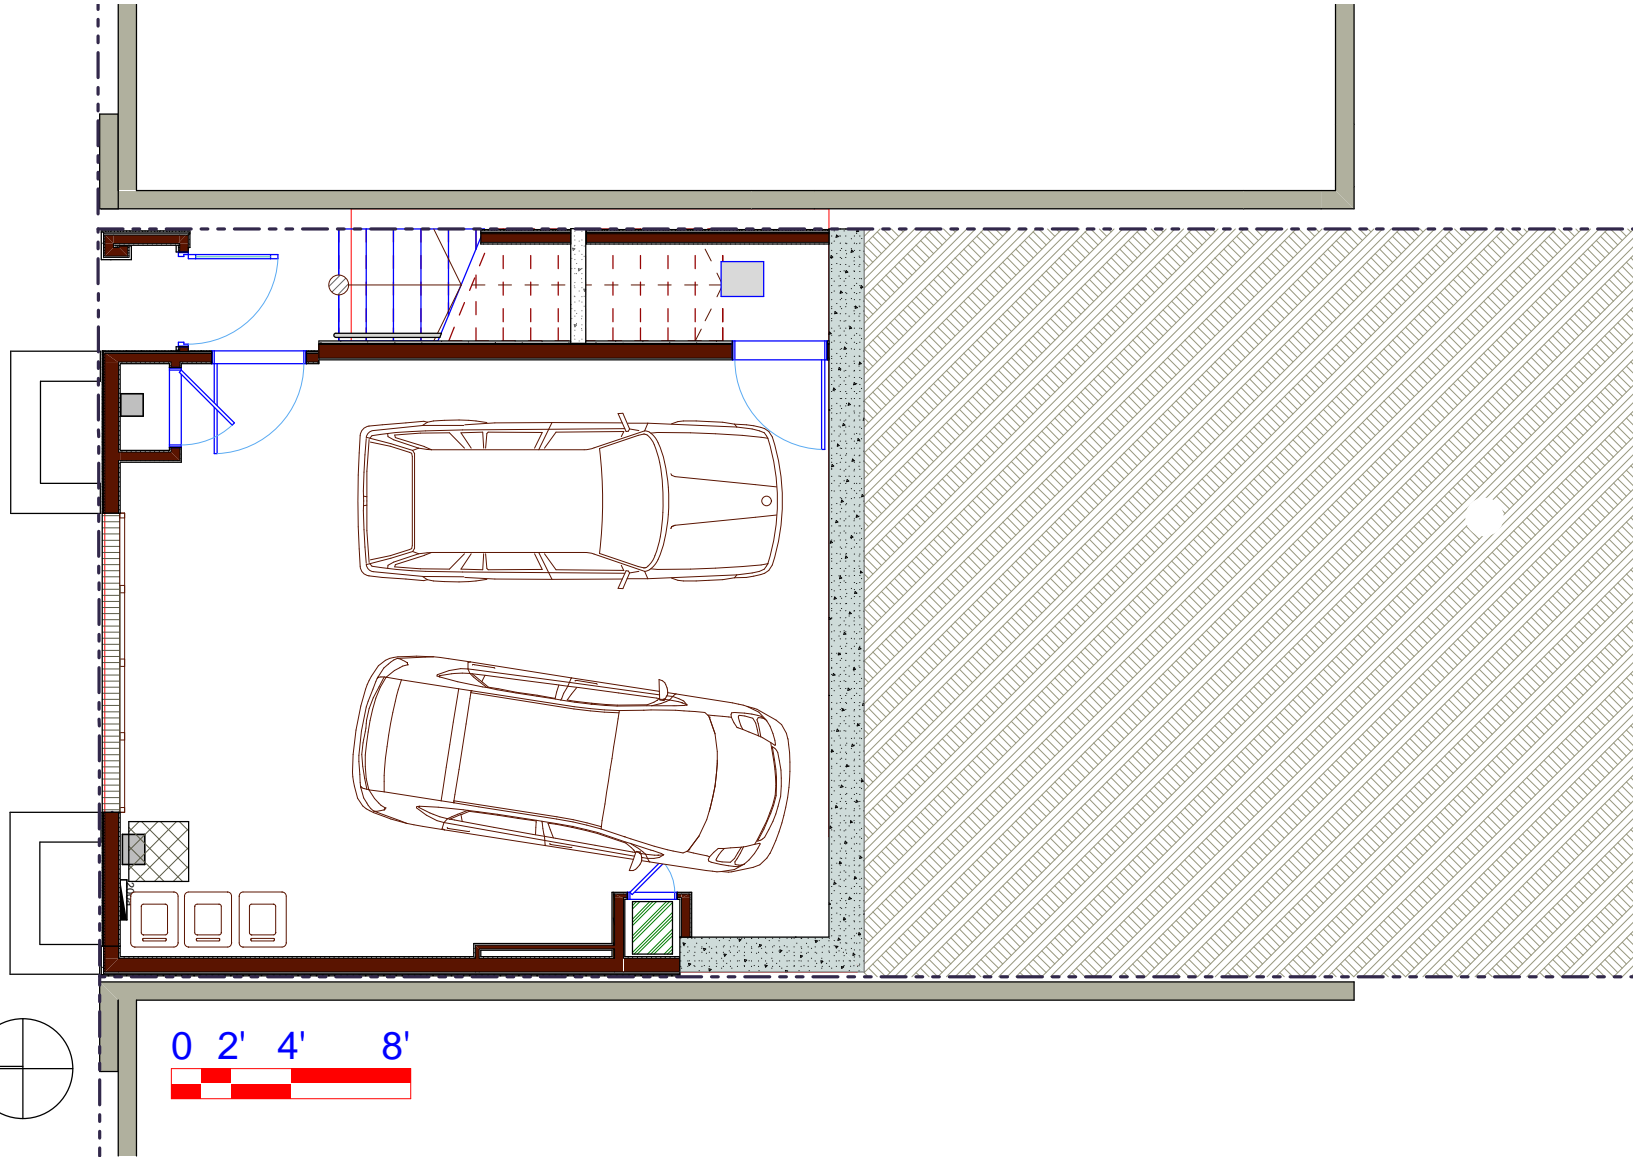

URBAN SUSTAINABLE DESIGN STRATEGIES

19TH STREET

N

N

0 2' 4' 8'